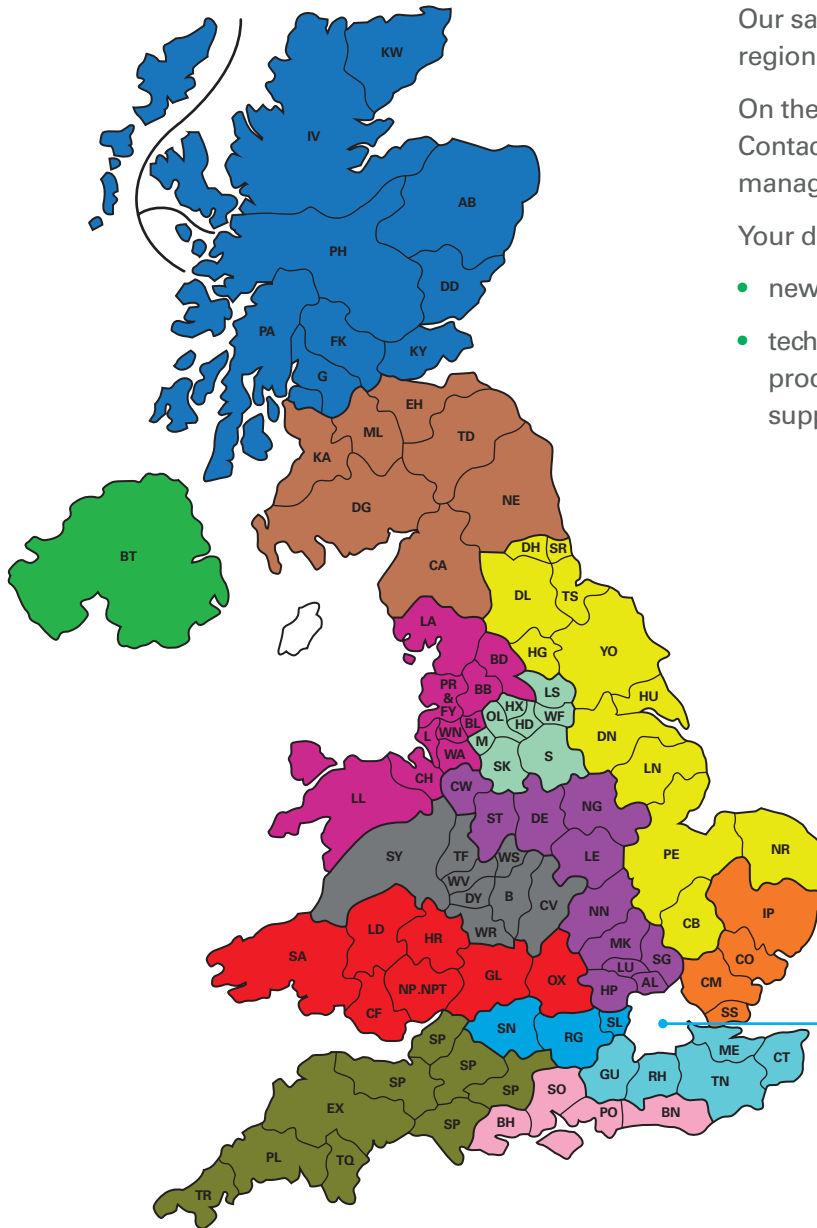

Protection sales teams

Our sales teams have been split by UK region and post code.

On the following page you'll find the Contact details of your dedicated management team.

Your dedicated team can help you with:

- new ideas and campaigns
- technical help on our protection products and 'e' submission options to support you and your business.

Region	Postal Area	Region	Postal Area
SOUTHWEST	BA/BS/DT/EX/PL/SP/TA/TQ/TR	MIDLANDS NORTH	AL/CW/DE/HP/LE/LU/NG/NN/ST/MK/SG
SOUTH EAST	BR/CR/CT/DA/GU/ME/RH/SM/TN	LEEDS/MANCHESTER	HD/HX/LS/M/OL/SK/WF/S
SOUTH	BH/PO/SO/BN	NORTH WEST	BB/BD/BL/CH/FY/L/LA/LL/PR/WA/WN
LONDON	CM/CO/IP/E/EC/EN/IG/N/NW/RM/SE/SS/WC	NORTH EAST	CB/DH/DL/DN/HG/HU/LN/NR/PE/SR/TS/YO
THAMES VALLEY	SL/WD/UB/SW/W/TW/KT/HA/RG/SN	NORTH	CA/DG/EH/KA/ML/NE/TD
SOUTH WALES	CF/GL/HR/LD/NP/OX/SA	SCOTLAND	AB/DD/FK/G/HS/IV/KW/KY/PA/PH
MIDLANDS SOUTH	B/CV/DY/SY/TF/WR/WS/WV	NORTHERN IRELAND	BT